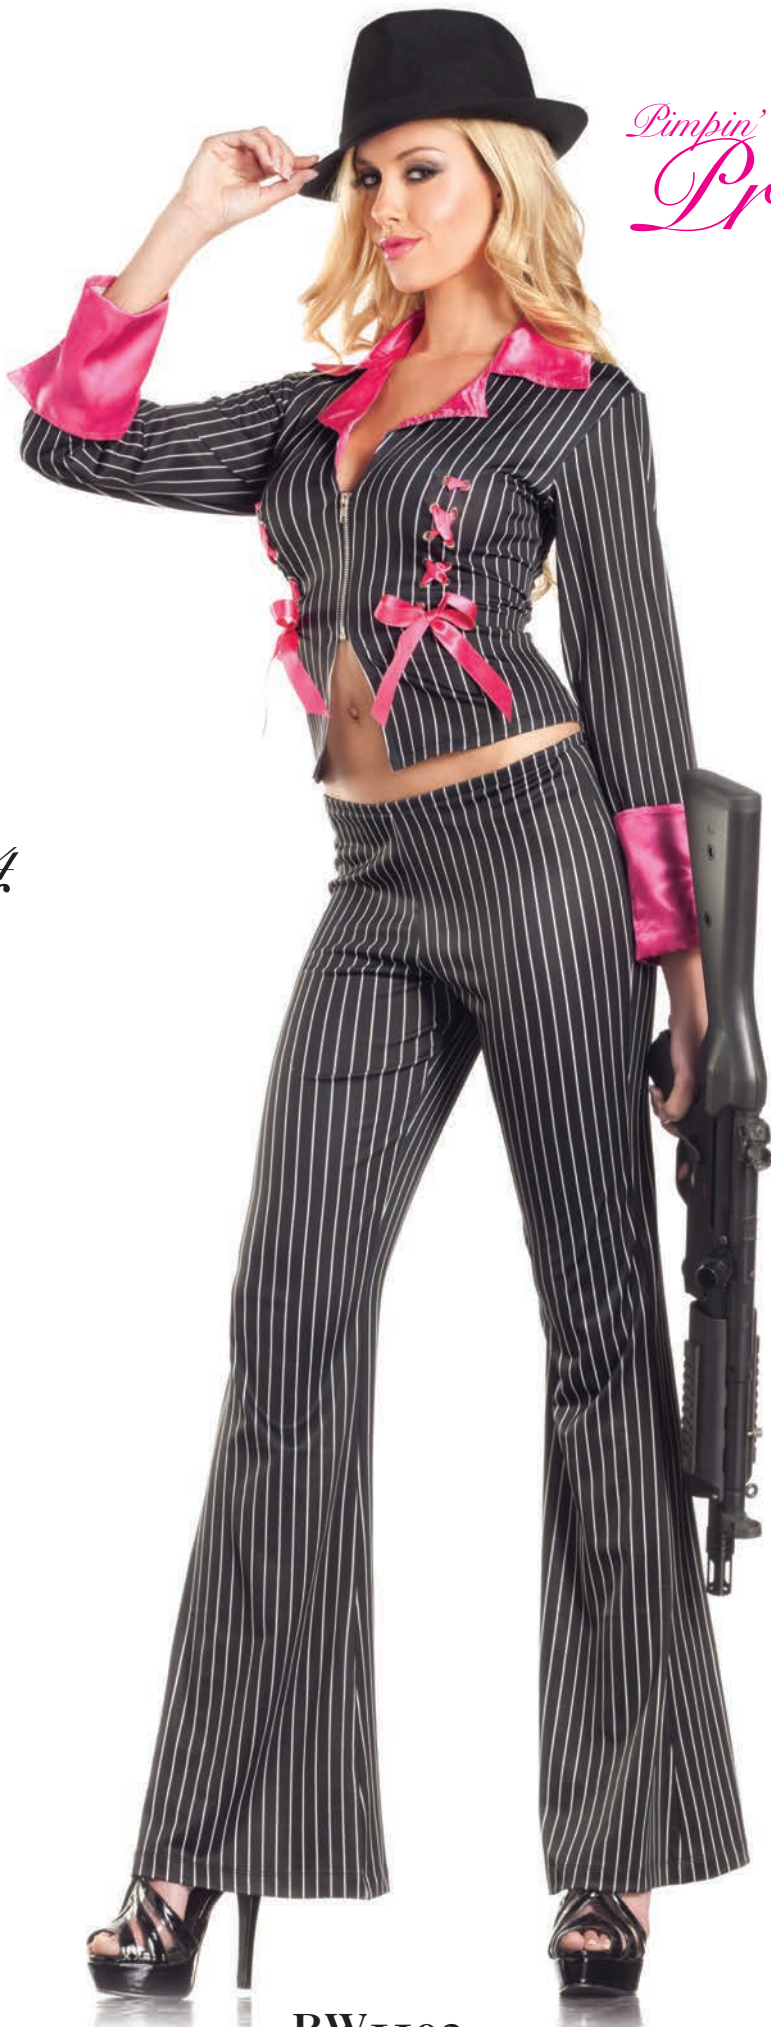

Pimpin' Pretty

BW1192

2 Pc. Pimpin' Pretty

Long sleeved waist jacket and long pants.
Hat and gun not included.
S/M, M/L